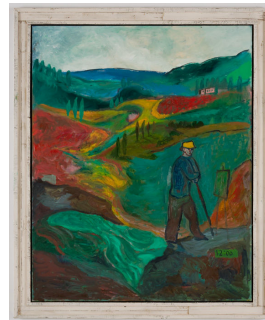

October 2 – December 25, 2010

Akira Ikeda Gallery / Tokyo

1.-4. a set of 4 paintings
"In the Moment of Hesitation"
2009
Oil on Canvas
Canvas Size: 160x130cm
Frame Size: 181x152x5cm

2.
"Bird's Eye View"
2009
Oil on Canvas
Canvas Size: 160x130cm
Frame Size: 181x152x5cm

3.
"Carrying Your Work"
2009
Oil on Canvas
Canvas Size: 160x130cm
Frame Size: 181x152x5cm

4.
"A Moment of Rest"
2009
Oil on Canvas
Canvas Size: 160x130cm
Frame Size: 181x152x5cm

AKIRA IKEDA GALLERY / TOKYO