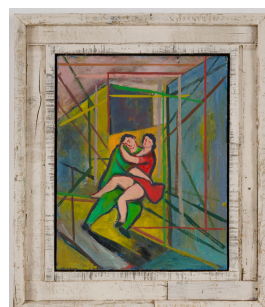

9.
"Walking the Double-Headed Dog"
2009
Oil on Canvas
Canvas Size: 80x60cm
Frame Size: 101x81x5cm

AKIRA IKEDA GALLERY / TOKYO

B-604, 1-4-11 Katsushima, Shinagawa, Tokyo 140-0012 JAPAN TEL : 090-6570-2141
E-mail: tokyo@akiraikedagallery.net <http://www.akiraikedagallery.com/>

10.
"Playing Chess in the Open Air"
2009
Oil on Canvas
Canvas Size: 65x55cm
Frame Size: 85x75x5cm

11.
"Kissing the Chic"
2009
Oil on Canvas
Canvas Size: 50x40cm
Frame Size: 70x60x5cm

12.
"Smoking Alone"
2009
Oil on Canvas
Canvas Size: 60x70cm
Frame Size: 81x91x5cm

13.
"Inspirazione"
2009
Oil on Canvas
Canvas Size: 60x50cm
Frame Size: 80x69.5x5cm

14.
"Fainting in Florence"
2009
Oil on Canvas
Canvas Size: 60x50cm
Frame Size: 82x72x4cm

15.
"Taking a Walk with Your Girlfriend"
2009
Oil on Canvas
Canvas Size: 50x40cm
Frame Size: 70x60x5cm