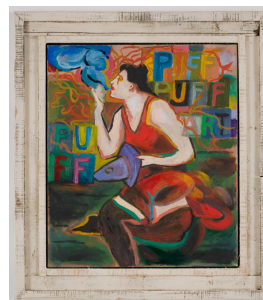

3.
"Carrying Your Work"
2009
Oil on Canvas
Canvas Size: 160x130cm
Frame Size: 181x152x5cm

4.
"A Moment of Rest"
2009
Oil on Canvas
Canvas Size: 160x130cm
Frame Size: 181x152x5cm

AKIRA IKEDA GALLERY / TOKYO

B-604, 1-4-11 Katsushima, Shinagawa, Tokyo 140-0012 JAPAN TEL : 090-6570-2141
E-mail: tokyo@akiraikedagallery.net <http://www.akiraikedagallery.com/>

5.
"Nobility of Failure"
2009
Oil on Canvas
Canvas Diameter 150cm
Frame Size: 170x171x6cm

6.
"Young Painter at Work"
2009
Oil on Canvas
Canvas Size: 140x100cm
Frame Size: 159x119x5cm

7.
"In the Mist"
2009
Oil on Canvas
Canvas Size: 80x60cm
Frame Size: 101x81x5cm

8.
"Puff, Puff, Art"
2009
Oil on Canvas
Canvas Size: 70x60cm
Frame Size: 90x80x5cm